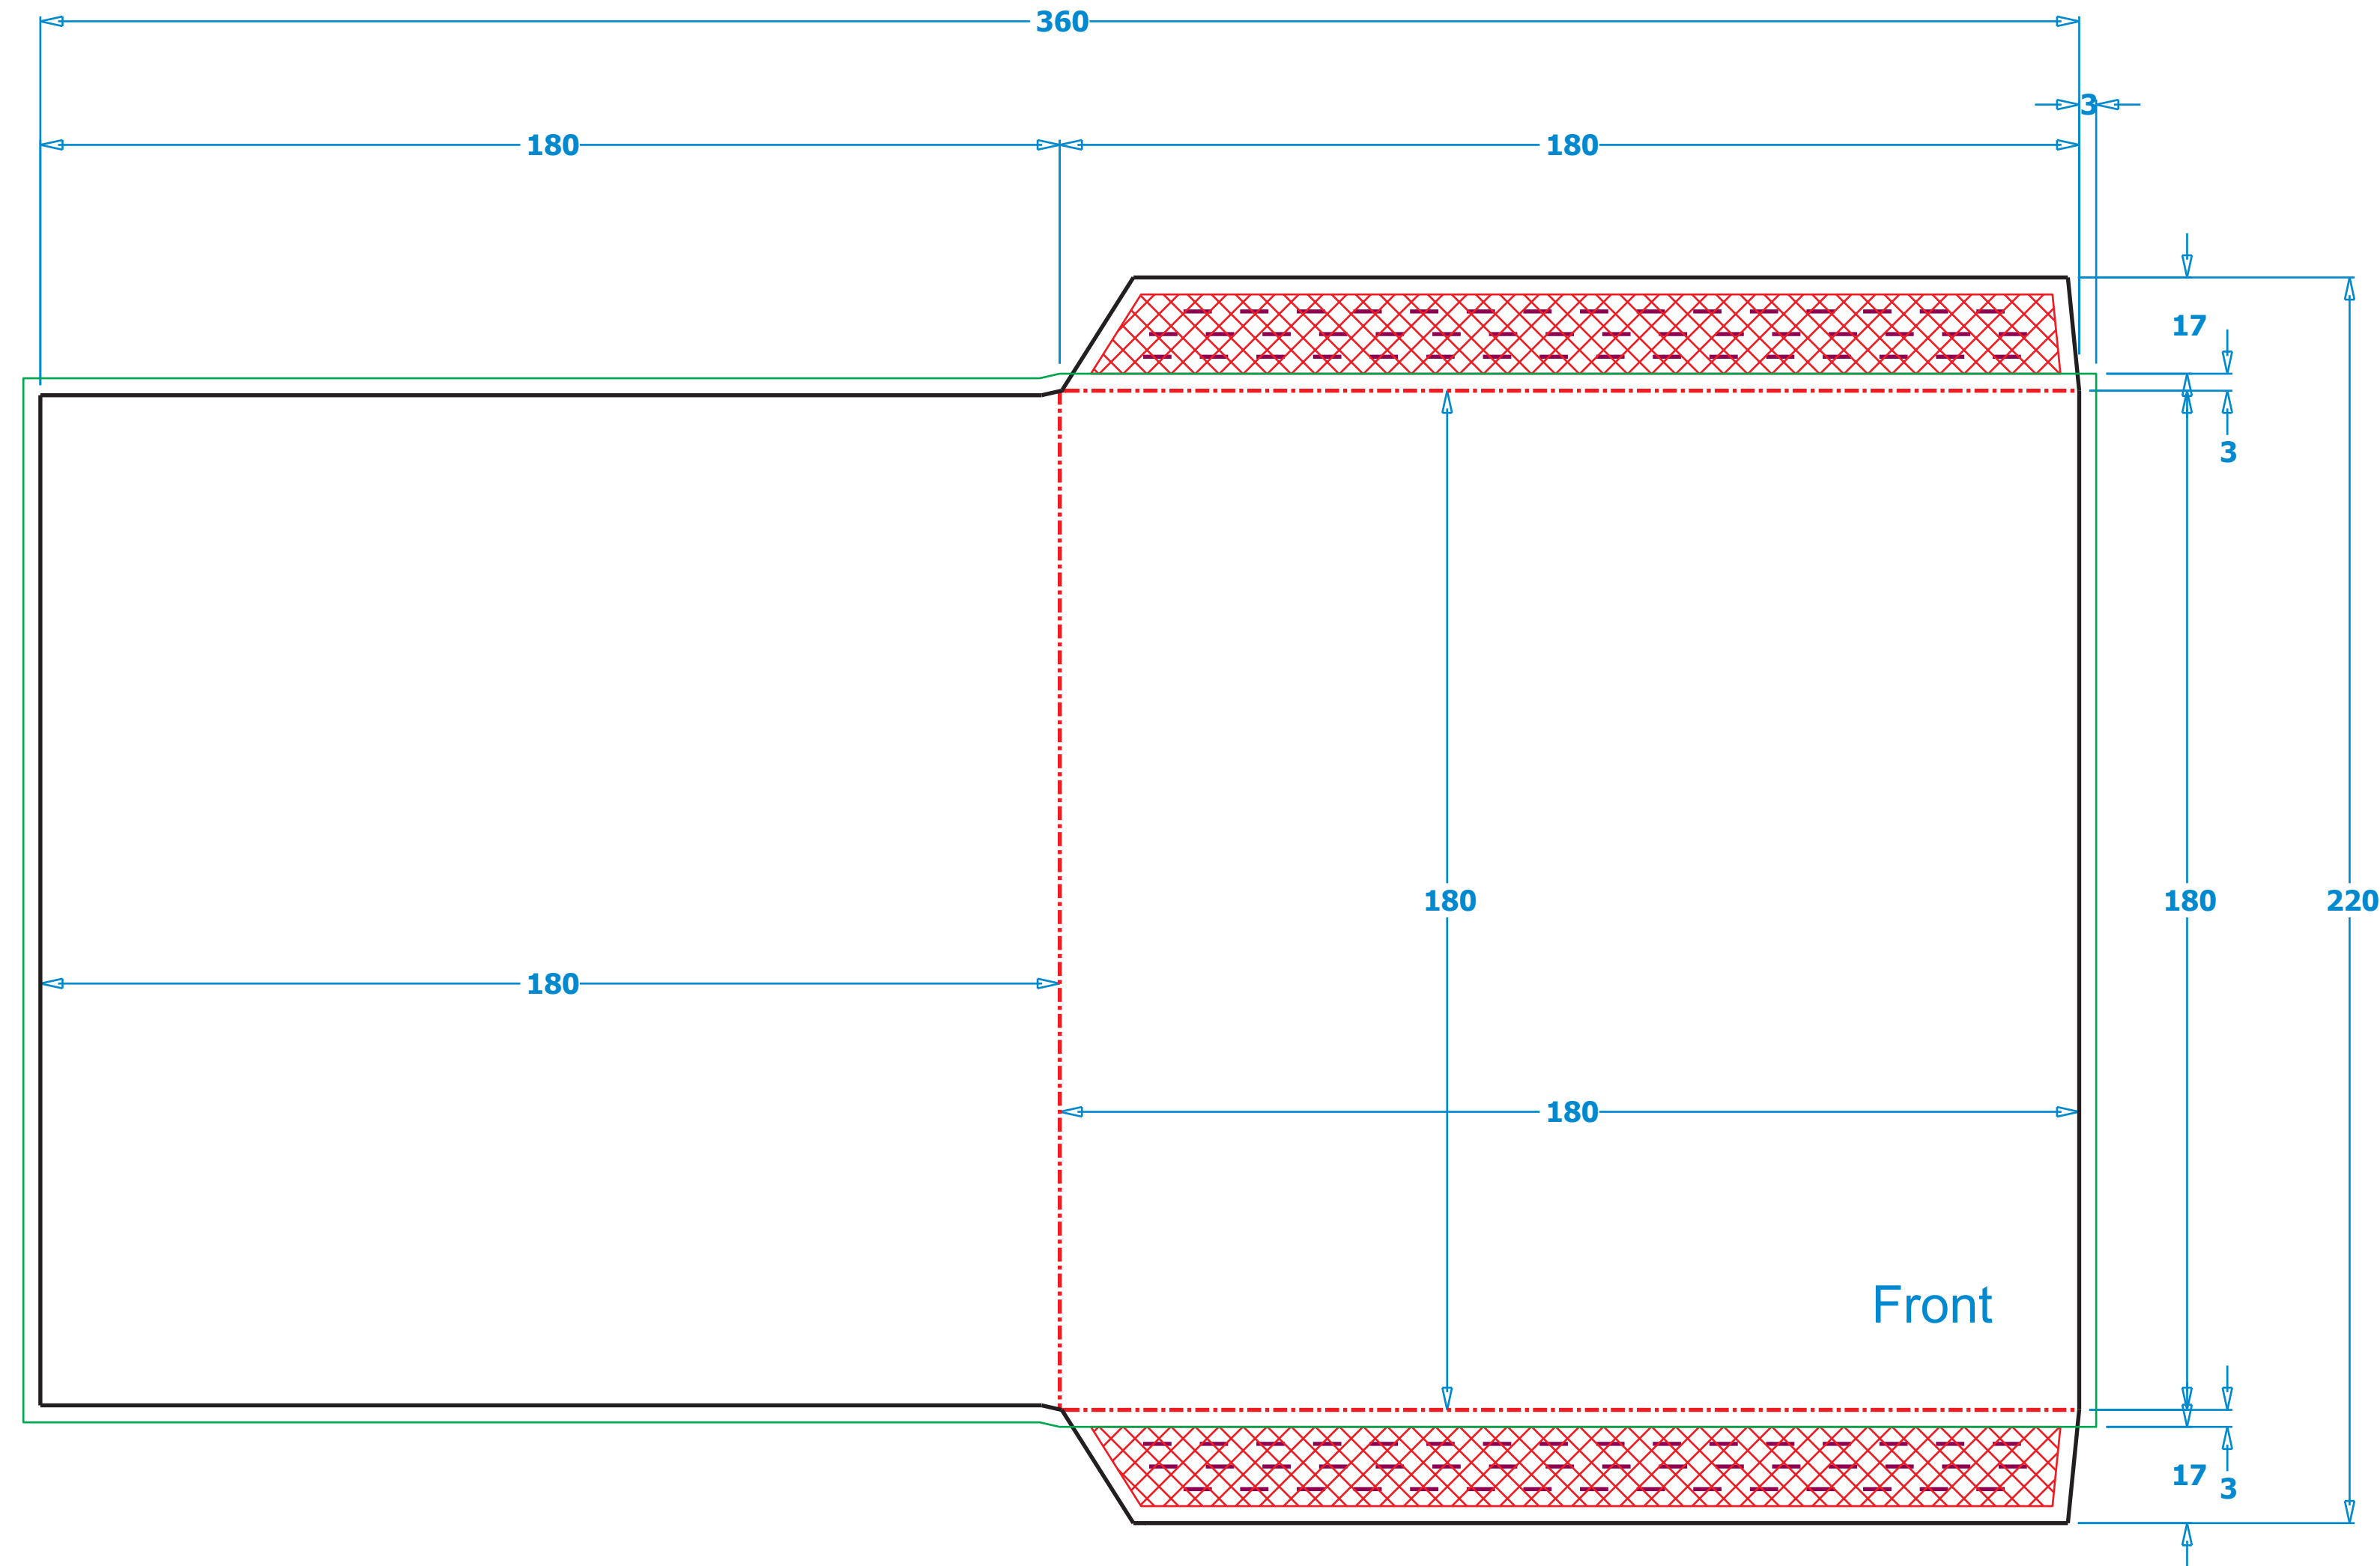

Front View

Back View

7" OUTERSLEEVE/DISCOBAG