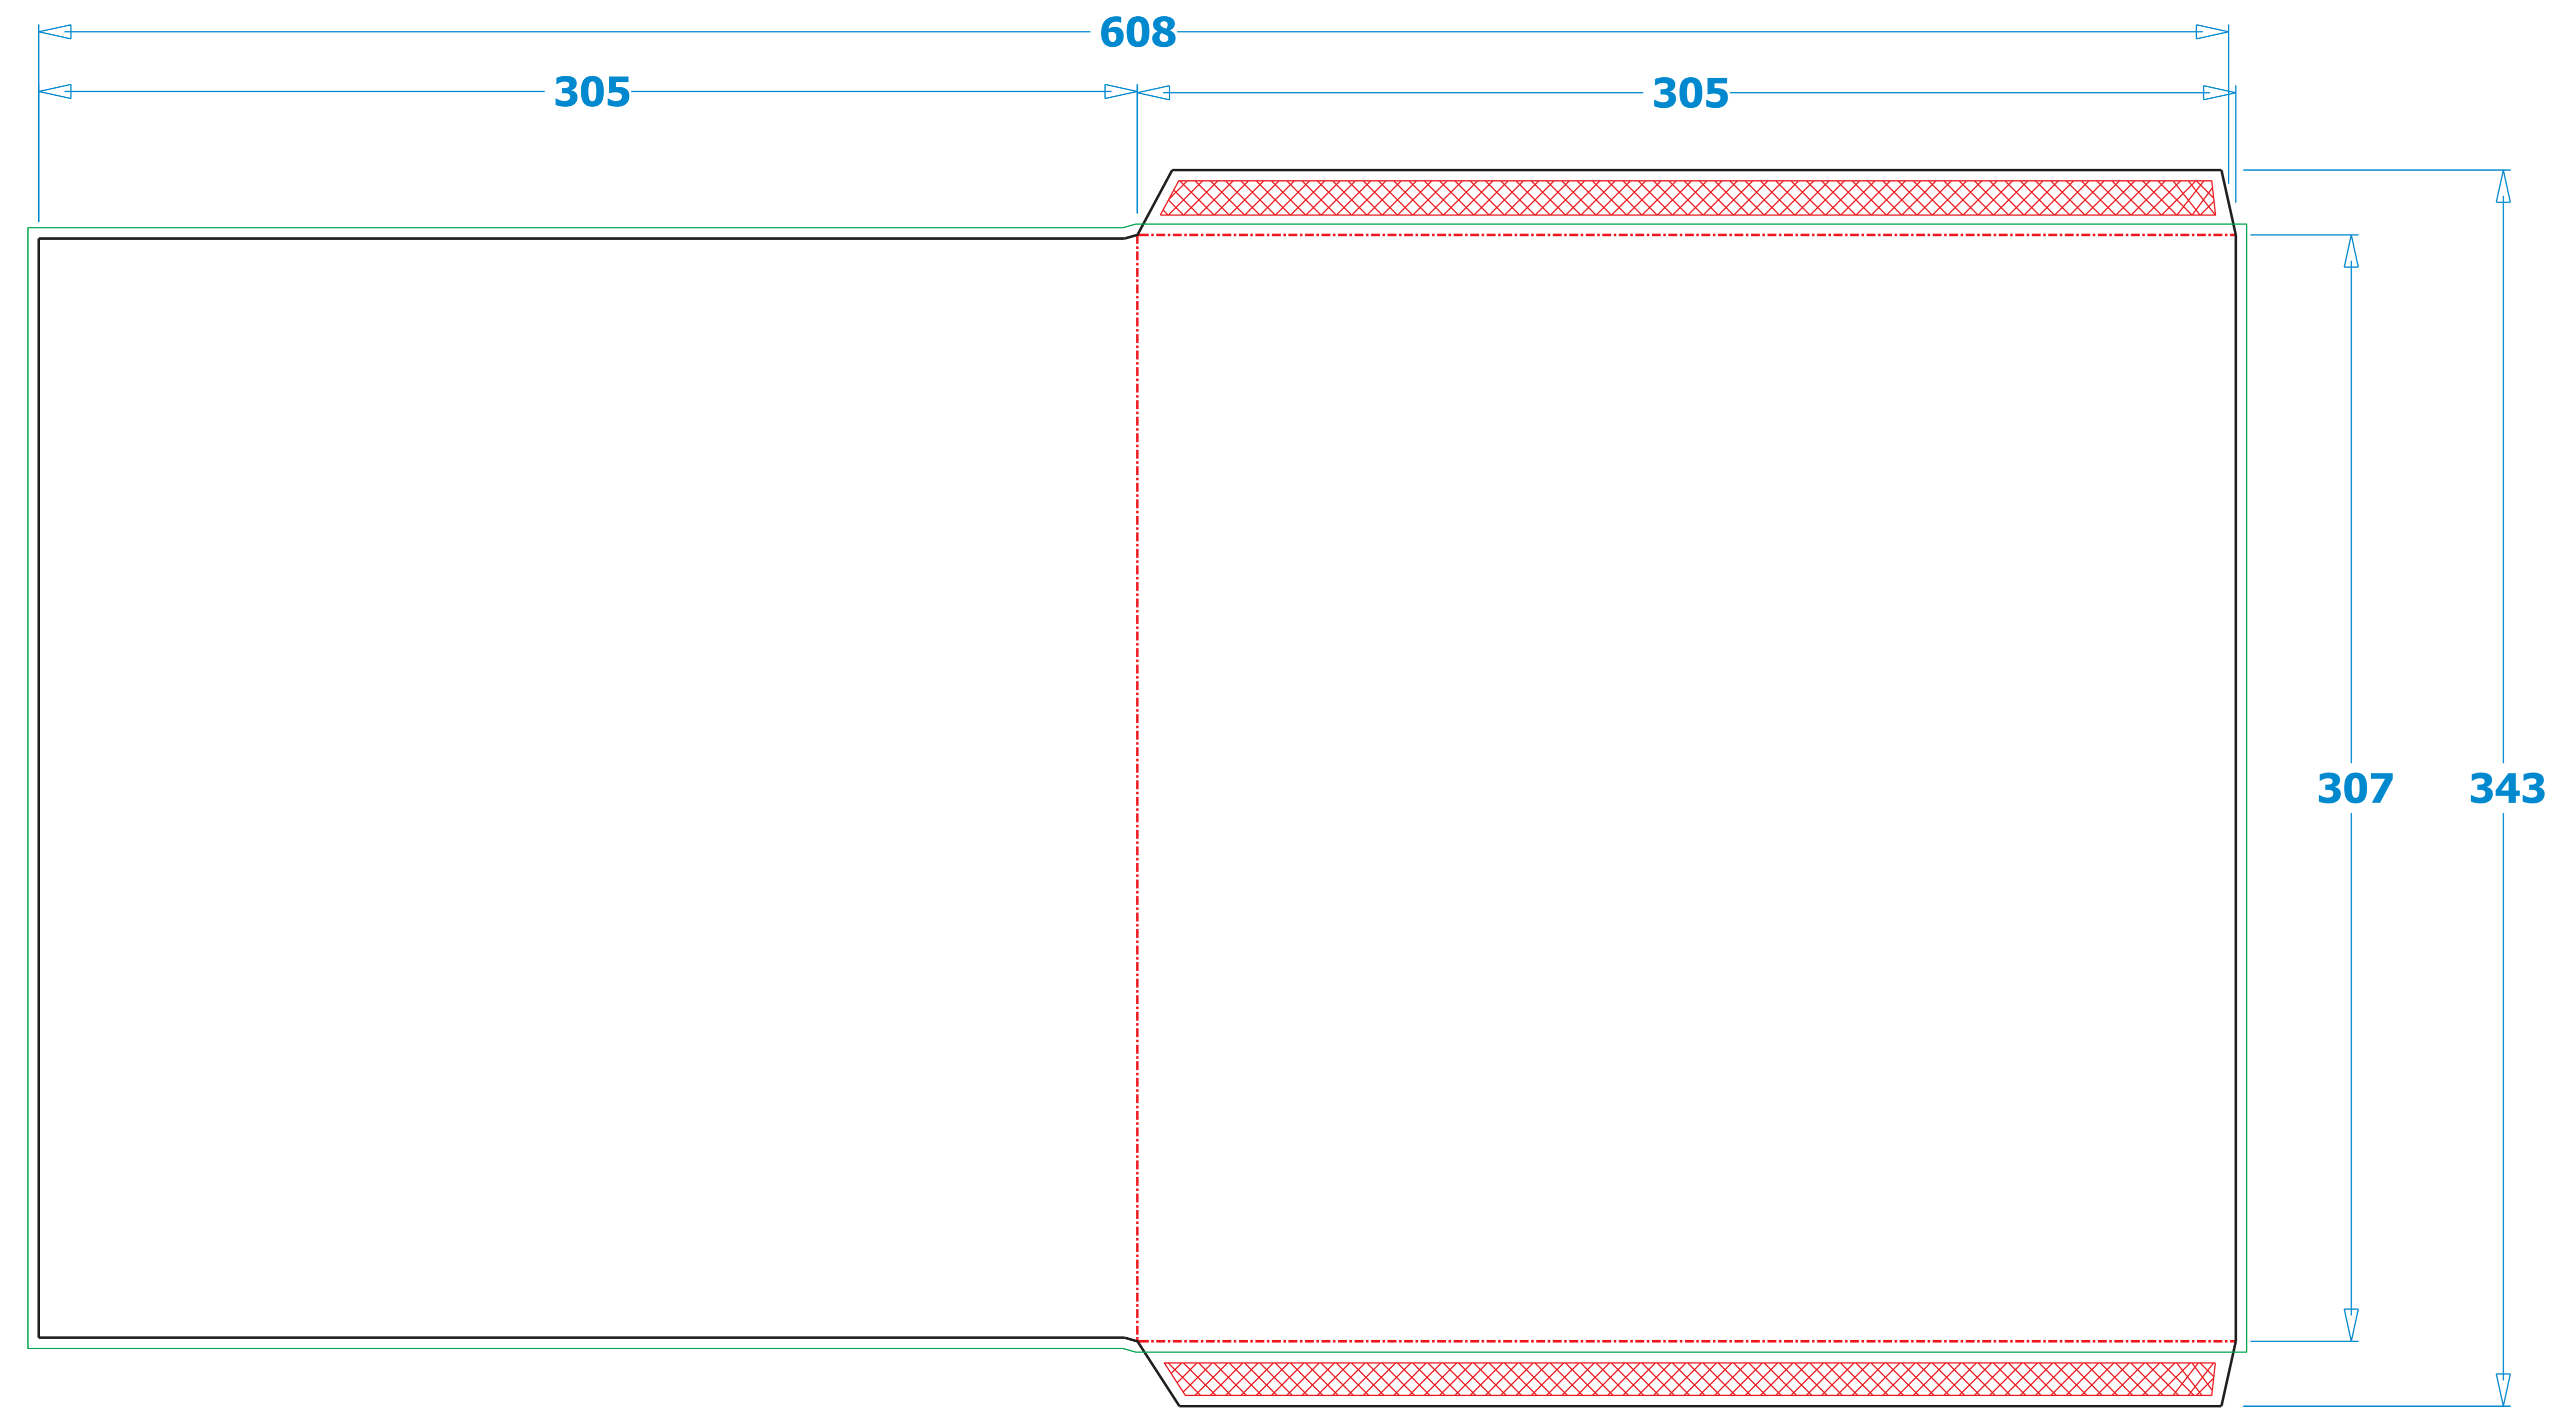

Front View

12" INNERSLEEVE TEMPLATE